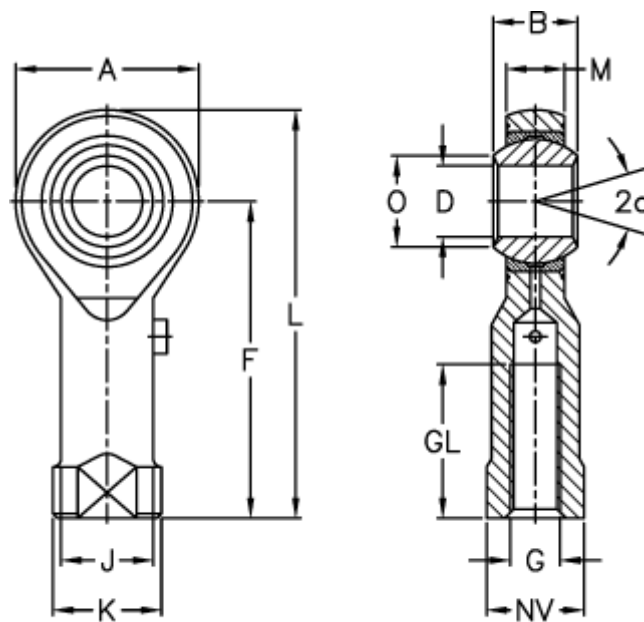

Article number: 03067012

Description: Fluro Rod End GIRS 12-SN
Special lubr. nipple, housing st. steel

Measures

Str. 3 uden smørenippel

A	= 32	J	= 17.5	Weight (g) = 115
a (degrees)	= 13	K	= 22	
B	= 16	L	= 66	
D	= 12	M	= 12	
Dynamic load C (kN)	= 13.5	NV	= 19	
F	= 50	O	= 15.4	
G	= M12	Permissible rpm	= 860	
GL	= 22	Static load C0 (kN)	= 34.5	